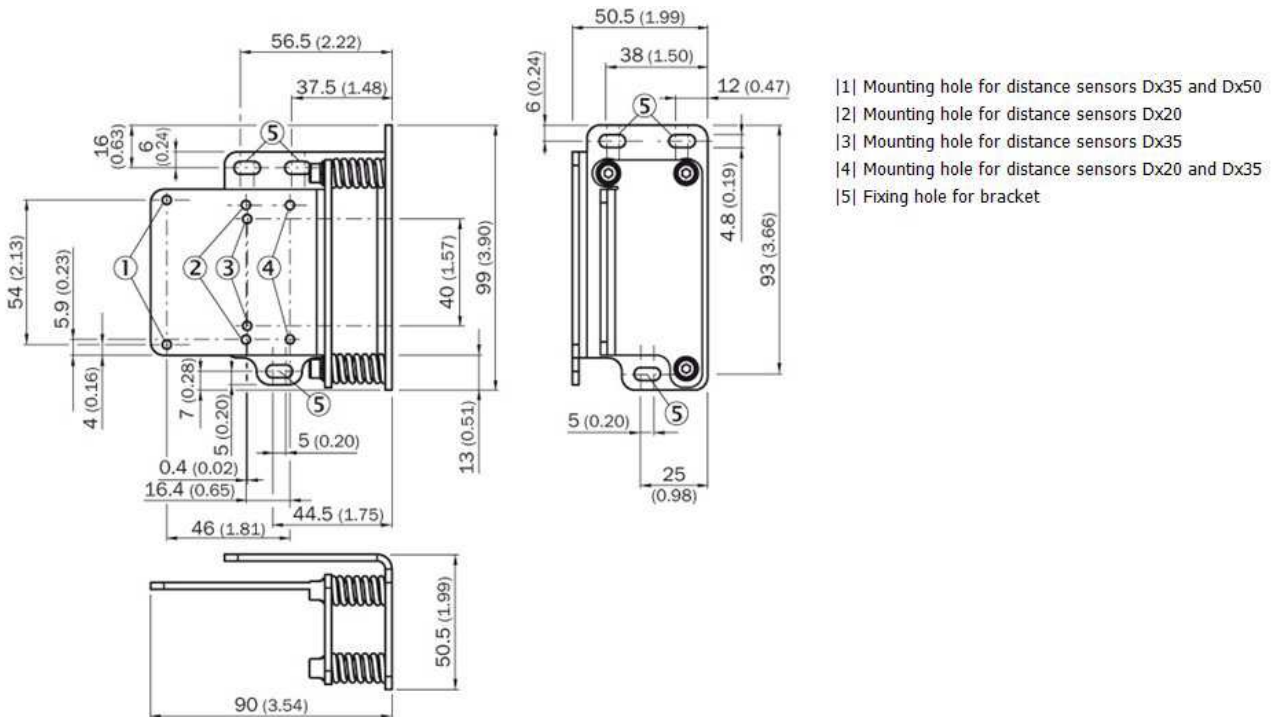

Model Name > BEF-AH-DX50
Part No. > 2048397

Technical data

Accessory group:	Terminal and alignment brackets
Accessory family:	Alignment brackets
Material:	Steel, zinc coated
Items supplied:	Mounting hardware for the sensor included
Description:	Alignment unit

Dimensional drawing