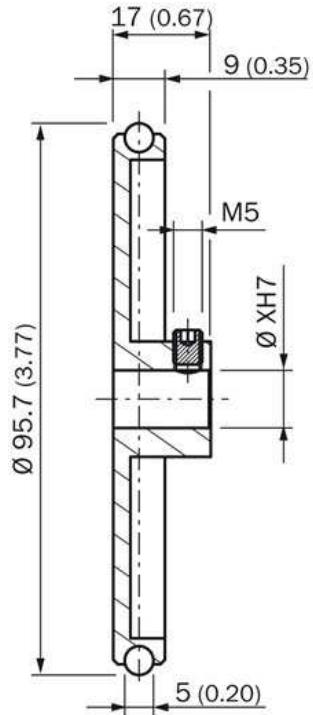

Model Name > [BEF-MR-010030R](#)
Part No. > [2049278](#)

Technical data

Accessory group:	Other mounting accessories
Accessory family:	Measuring wheels
Description:	Measuring wheel, O-ring for solid wheel 10 mm, diameter 95.7 mm, circumference 300 mm, contact surface 5 mm wide
Circumference:	300 mm
Surface:	O ring NBR70
Thread width:	5 mm

Dimensional drawing