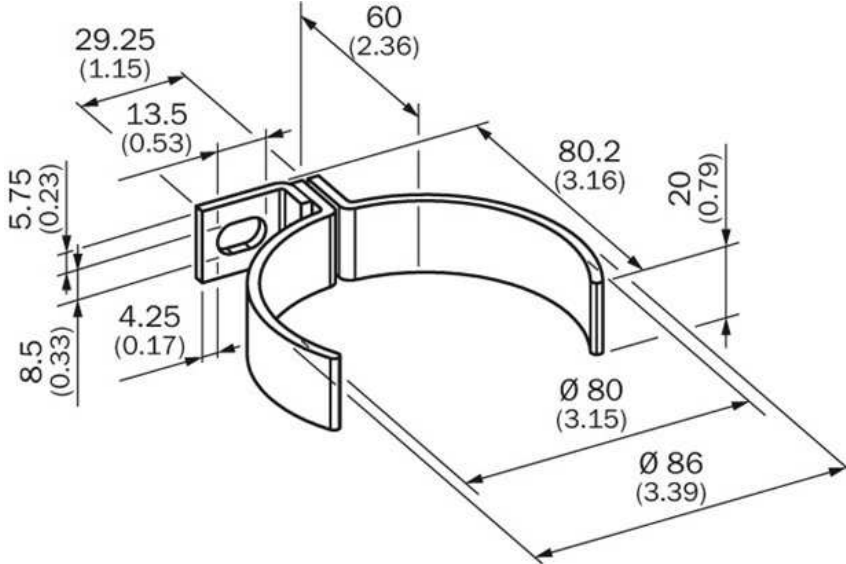

Dimensional drawing