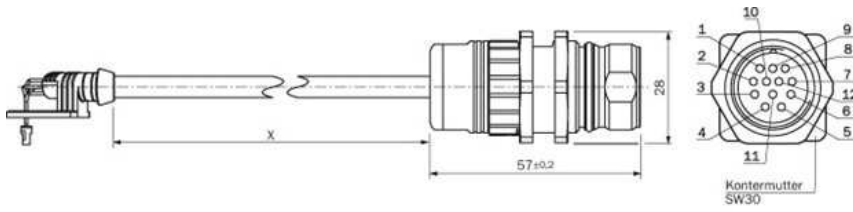

Plug connectors and cables
Plug connectors and cables / Connection cable
(male connector-female connector)

STL-2312-G02MAA3

Model Name > [STL-2312-G02MAA3](#)
Part No. > [2061504](#)

Technical data

Accessory group:	Plug connectors and cables
Accessory family:	Connection cables with female connector and male connector
Connection type head A:	Male connector, M23, 12-pin, straight
Connection type head B:	Female connector, JST, 8-pin, straight
Cable diameter:	Ø 5.6 mm
Conductor cross-section:	4 x 2 x 0.15 mm ²
Shielding:	Shielded
Status LED:	-
Special feature:	Drag chain use
Signal type:	Incremental
Cable:	2 m, 8-wire
Jacket material:	PUR, halogen-free

Dimensional drawing

PIN assignment

PIN	Signal TTL, HTL	Signal sine 1.0 V _{pp}	Color of wires
1	B̄	SIN-	Black
2	Not connected	Not connected	
3	Z	Z	Lilac
4	Z̄	Z̄	Yellow
5	A	COS+	White
6	Ā	COS-	Brown
7	Not connected	Not connected	
8	B	SIN+	Pink
9	Not connected	Not connected	
10	GND	GND	Blue
11	Not connected	Not connected	
12	U _s	U _s	Red
Shield	Shield ¹⁾	Shield ¹⁾	

¹⁾ Shield connected to housing on side of encoder, connected to ground on side of control.

Attention! In combination with the electrical interfaces A, C, E and P only.

Australia

Phone +61 3 9457 0600
1800 33 48 02 – tollfree
E-Mail sales@sick.com.au