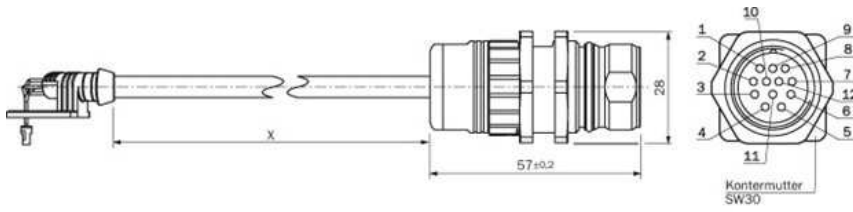

Dimensional drawing

PIN assignment

PIN	Signal TTL, HTL	Signal sine 1.0 V_{pp}	Color of wires
1	B̄	SIN-	Black
2	Not connected	Not connected	
3	Z	Z	Lilac
4	Z̄	Z̄	Yellow
5	A	COS+	White
6	Ā	COS-	Brown
7	Not connected	Not connected	
8	B	SIN+	Pink
9	Not connected	Not connected	
10	GND	GND	Blue
11	Not connected	Not connected	
12	U_s	U_s	Red
Shield	Shield ¹⁾	Shield ¹⁾	

Attention!

The flexible wires twisted in pairs must be assigned in accordance with the signals.

White/Brown = A/Ā oder COS+/COS-
Lilac/Yellow = Z/Z̄
Pink/Black = B/B̄ oder SIN+/SIN-
Red/Blue = preferably U_s and GND

Attention! In combination with the electrical interfaces A, C, E and P only.