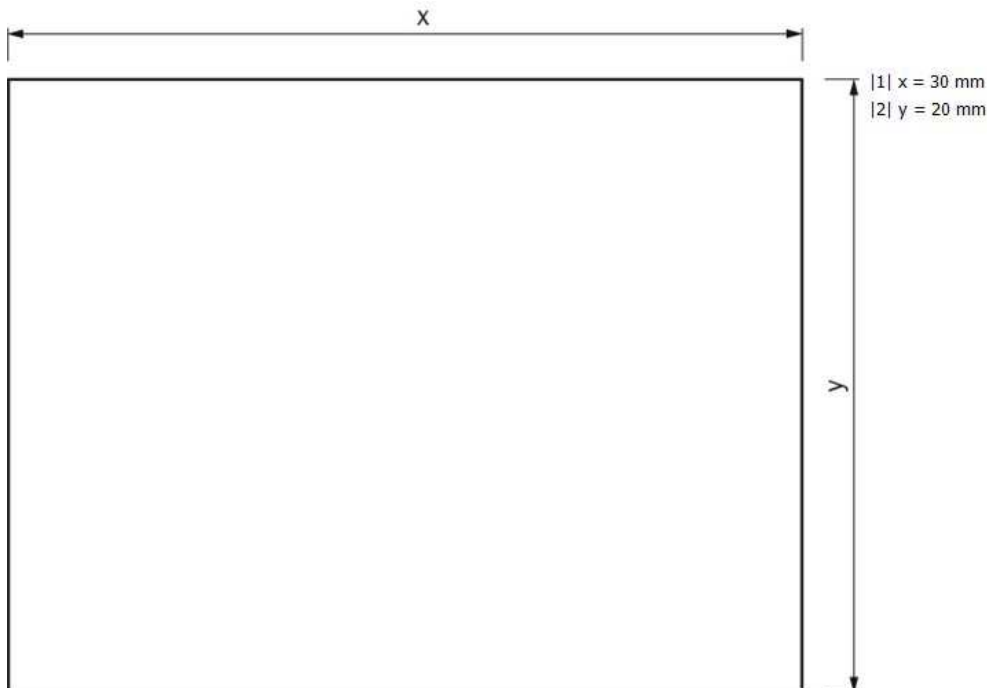

Reflectors and optics
Reflective tape

REF-AC1000-2030P01

Model Name > [REF-AC1000-2030P01](#)
Part No. > [2061920](#)

Technical data

Description:	AC1000 reflective tape, suitable for laser sensors, self-adhesive, cut, 25 pieces per pack, see alignment note
Items supplied:	25 pieces
Mounting system type:	Self-adhesive
Ambient temperature operation:	-20 °C ... 60 °C
Accessory group:	Reflectors
Accessory family:	Reflective tape
Reflective area:	30 mm x 20 mm

Dimensional drawing

Operating range

When using the REF-AC1000 or REF-AC1000-56 reflective tape and the P41F reflector, attention must be paid to the operating range with respect to the angle of rotation. To guarantee reliable operation, the sensor and the reflector must only be used in the following angle of rotation ranges (rotation about the light beam axis), assuming the orientation between sensor and reflector shown in the diagram.