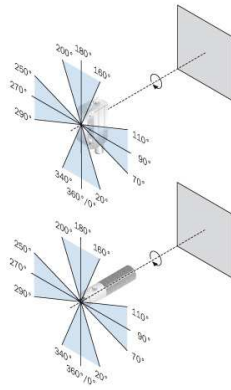

Operating range

340°	—	20°
70°	—	110°
160°	—	200°
250°	—	290°