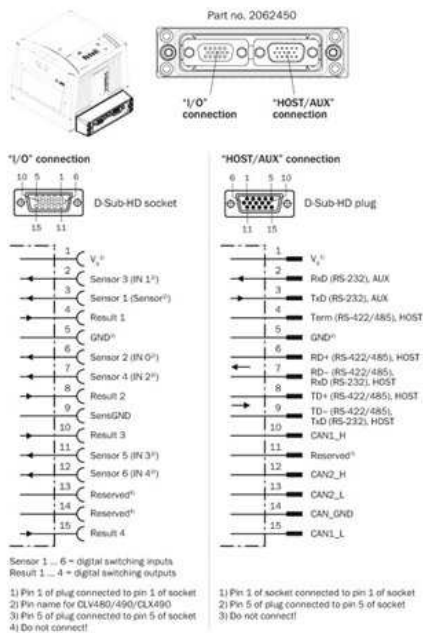

Model Name > Clone plug
Part No. > 2062450

Technical data

Accessory group:	Plug connectors and cables
Accessory family:	Other connectors and cables
Connection type head A:	Male connector, D-Sub-HD, 15-pin Female connector, D-Sub-HD, 15-pin
Status LED:	-
Signal type:	CAN, Digital I/Os, Power, Serial
Note:	Plug housing
Items supplied:	With 15-pin D-Sub HD device male connector and 15-pin D-Sub HD device female connector

PIN assignment

Pin assignment of cloning plug part no. 2062450 for CLV69x bar code scanners