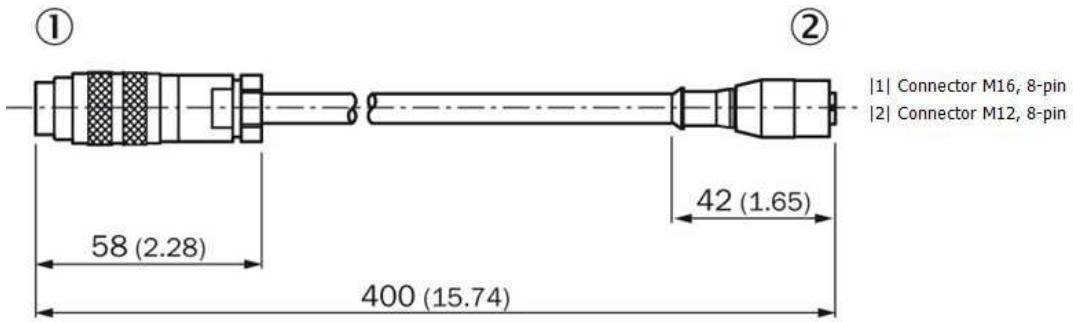

Dimensional drawing