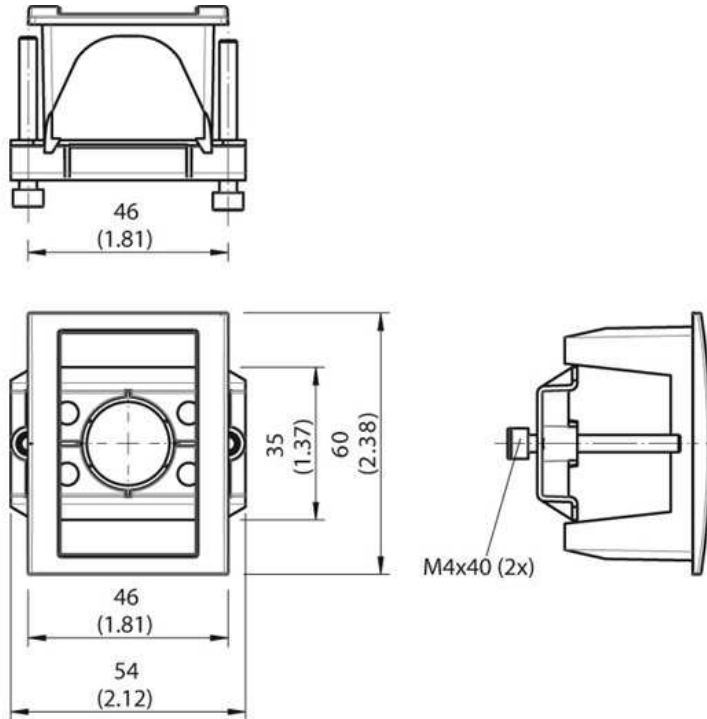

Model Name > **BEF-MA-CTRLPS-PAC5**
Part No. > **2069200**

Technical data

Accessory group:	Terminal and alignment brackets
Accessory family:	Terminal brackets
Material:	Panel-mounting frame and mounting element: polycarbonate, Screws: steel, zinc-coated
Description:	Panel-mounting set, for installation of pressure switch PAC50 in a panel. Maximum thickness of panel 5mm.

Dimensional drawing