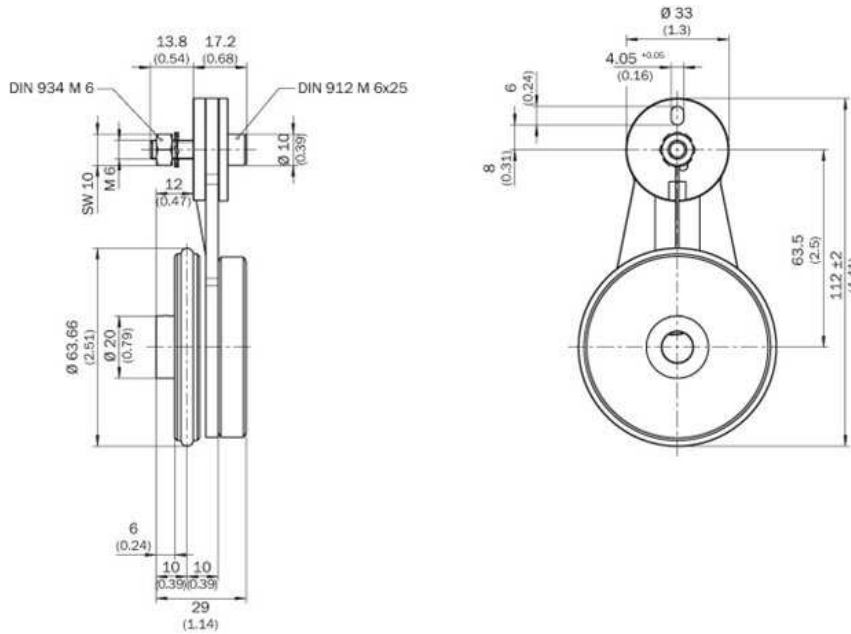

Model Name > **BEF-MRS-10-2**
Part No. > **2071957**

Technical data

Accessory group:	Other mounting accessories
Accessory family:	Measuring wheels
Description:	Required mounting position: right, for DFS60-S4, AFS60-S4 and AFM60-S4

Dimensional drawing