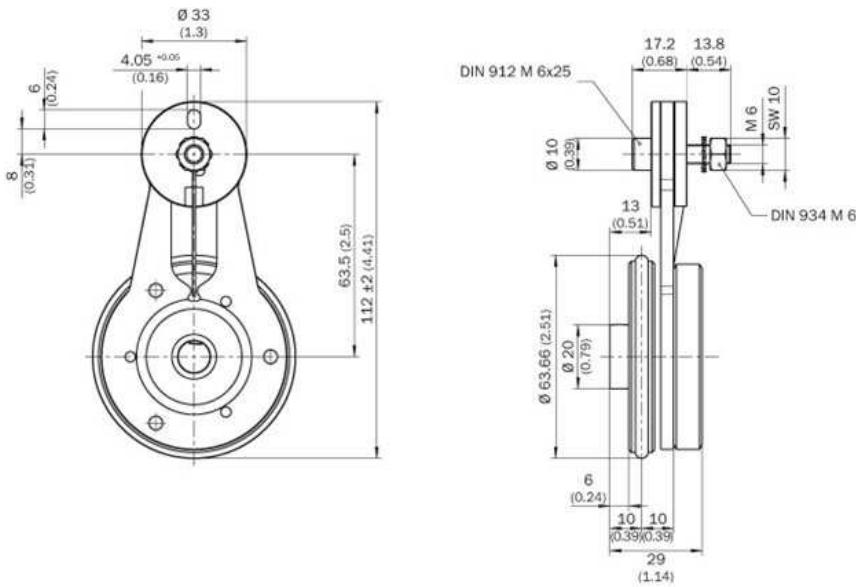

Model Name > [BEF-MRS-10-1](#)
Part No. > [2071958](#)

Technical data

Accessory group:	Other mounting accessories
Accessory family:	Measuring wheels
Description:	Required mounting position: left, for DFS60-S4, AFS60-S4 and AFM60-S4

Dimensional drawing