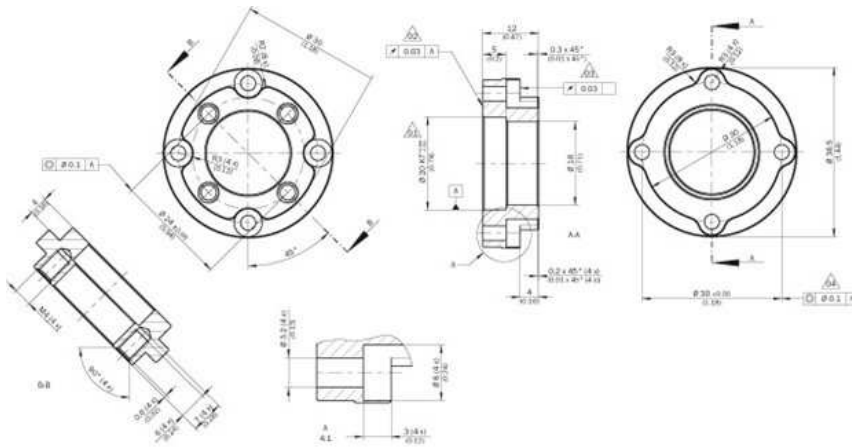

Dimensional drawing