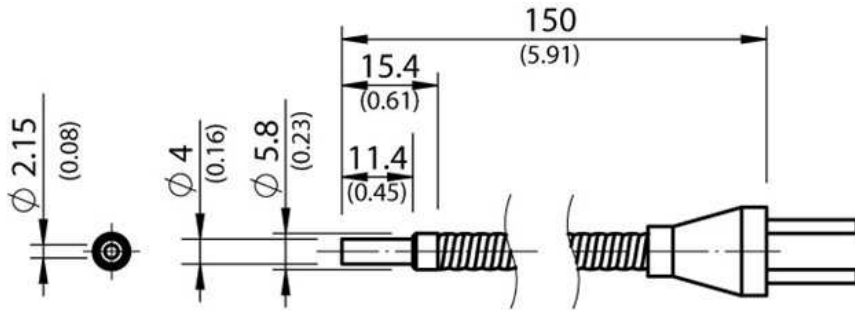

Dimensional drawing