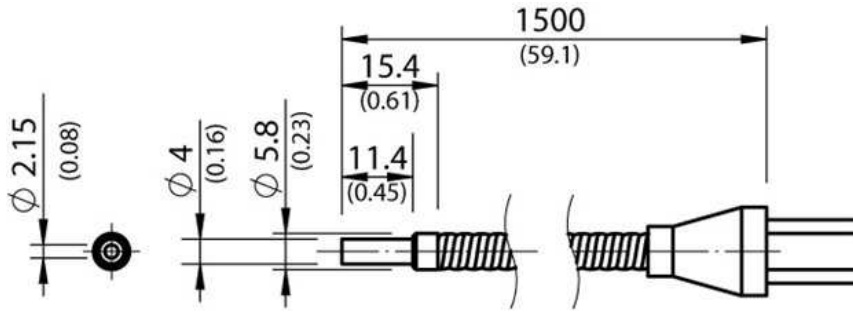

Dimensional drawing