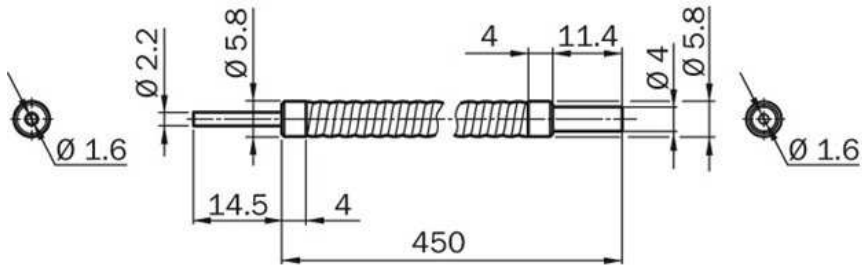

Dimensional drawing