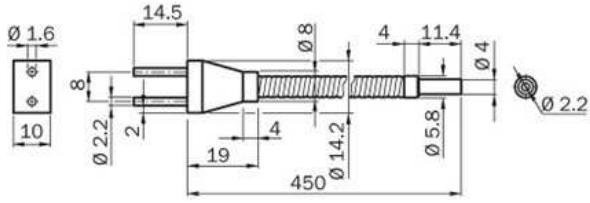

Dimensional drawing