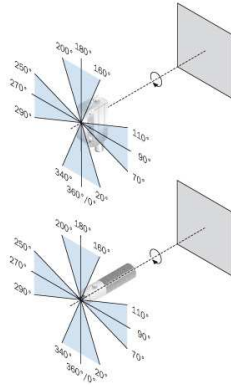

Operating range

340°	—	20°
70°	—	110°
160°	—	200°
250°	—	290°