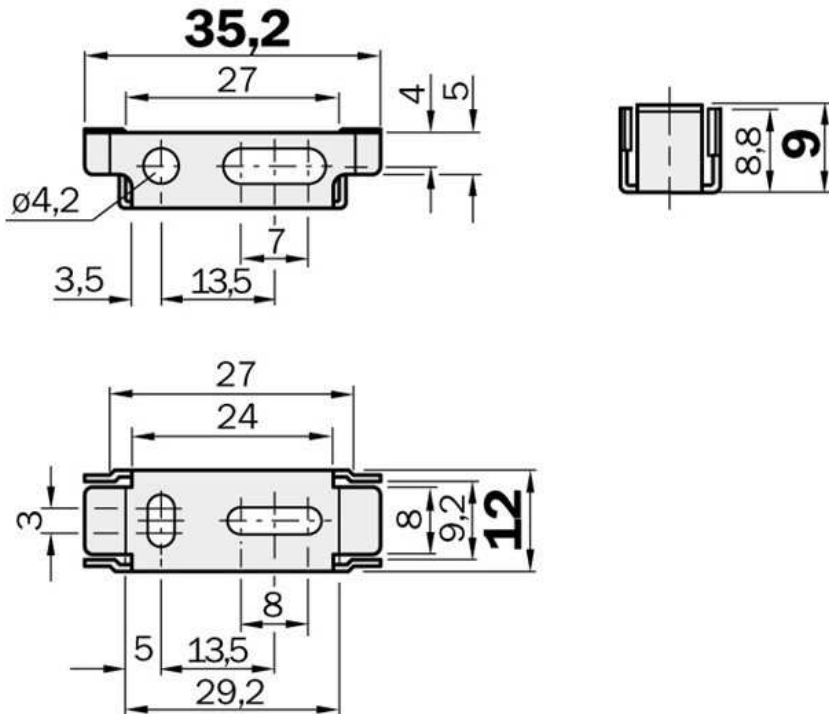

Model Name > **BEF-WLL160**
Part No. > **5305400**

Technical data

Accessory group:	Mounting brackets and mounting plates
Accessory family:	Mounting brackets
Material:	Steel, zinc coated
Items supplied:	Without mounting hardware
Description:	Mounting bracket

Dimensional drawing