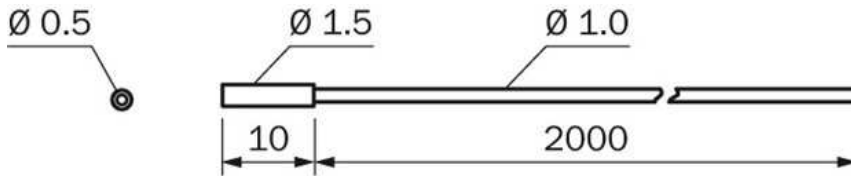

Retro-reflective:	-
Liquid level:	-
Special features:	Thinnest, shortest end sleeve
Category fiber-optic cables:	Smooth sleeve
Fiber length:	2,000 mm

1) Stainless steel 2) Minimum detectable object was determined at optimal measuring distance and optimal setting 3) FC fiber optic cable cutter included in delivery

Sensing range with WLL180T

Operating mode 16 μs:	55 mm
Operating mode 70 μs:	175 mm
Operating mode 250 μs:	300 mm
Operating mode 2 ms:	700 mm
Operating mode 8 ms:	1,100 mm

Sensing range with WLL170-2

Redlight 250 μs:	125 mm
Greenlight 250 μs:	30 mm
Highspeed 50 μs:	45 mm

Dimensional drawing

All dimensions in mm