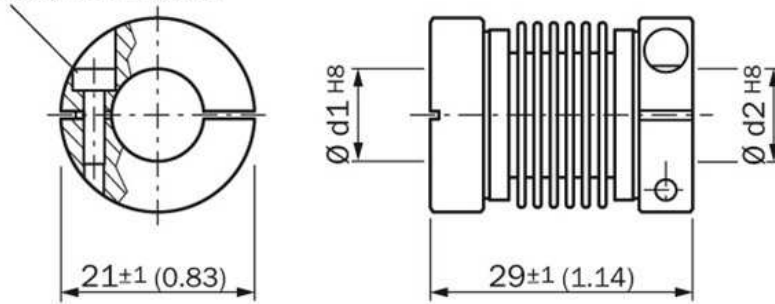

Model Name > [KUP-0610-B](#)
Part No. > [5312982](#)

Technical data

Accessory group:	Shaft adaptation
Accessory family:	Shaft couplings
Description:	Bellows coupling, shaft diameter 6 mm/10 mm
Specialty:	Max. shaft offset: radially +/- 0,25 mm, axially +/-0,4 mm, angle +/- 4 degrees;max. speed 10.000 rpm, -30 to +120 degrees Celsius, torsional spring stiffness of 150 Nm/rad

Dimensional drawing

Cheese-head screw
M2.5 x 8, DIN 912 A2