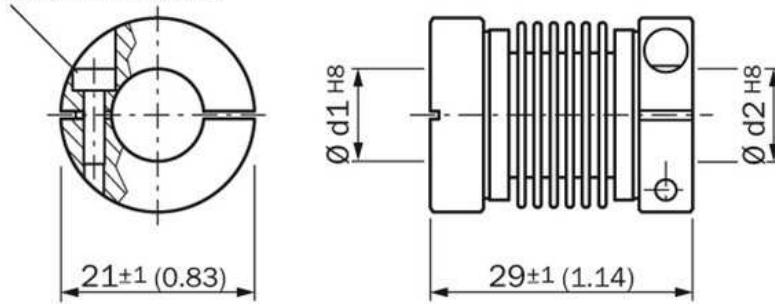

Model Name > [KUP-1010-B](#)
Part No. > [5312983](#)

Technical data

Accessory group:	Shaft adaptation
Accessory family:	Shaft couplings
Description:	Bellows coupling, shaft diameter 10 mm / 10 mm
Specialty:	Max. shaft offset: radially +/- 0,25 mm, axially +/- 0,4 mm, angle +/- 4 degrees; max. speed 10.000 rpm, -30 to +120 degrees Celsius, torsional spring stiffness of 150 Nm/rad

Dimensional drawing

Cheese-head screw
M2.5 x 8, DIN 912 A2