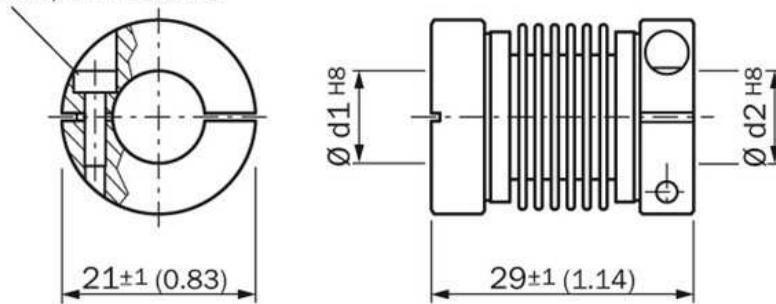

Model Name > [KUP-1012-B](#)
Part No. > [5312984](#)

Technical data

Accessory group:	Shaft adaptation
Accessory family:	Shaft couplings
Description:	Bellows coupling, shaft diameter 10 mm/12 mm
Specialty:	Max. shaft offset: radially +/- 0,25 mm, axially +/-0,4 mm, angle +/- 4 degrees;max. speed 10.000 rpm, -30 to +120 degrees Celsius, torsional spring stiffness of 150 Nm/rad

Dimensional drawing

Cheese-head screw
M2.5 x 8, DIN 912 A2