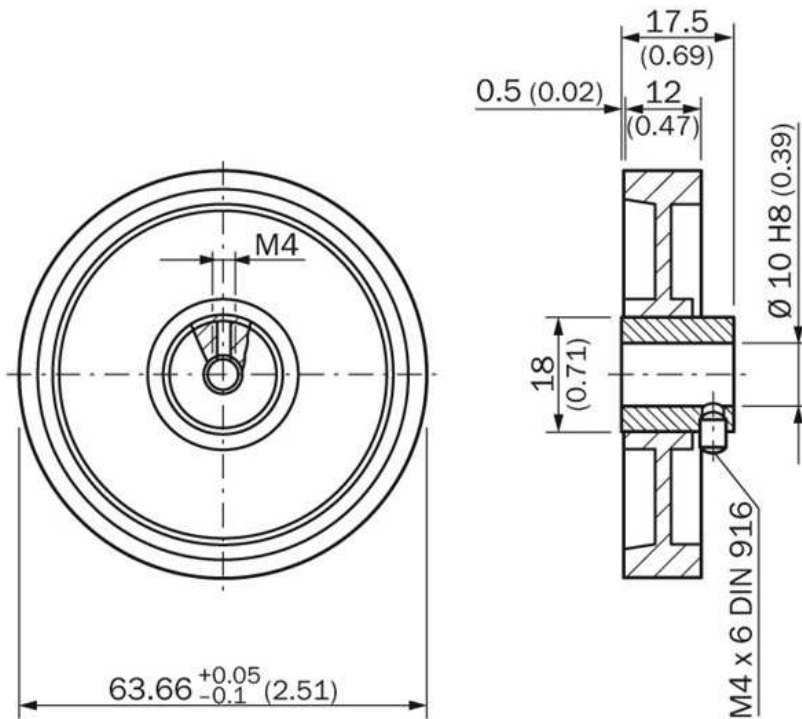

Dimensional drawing