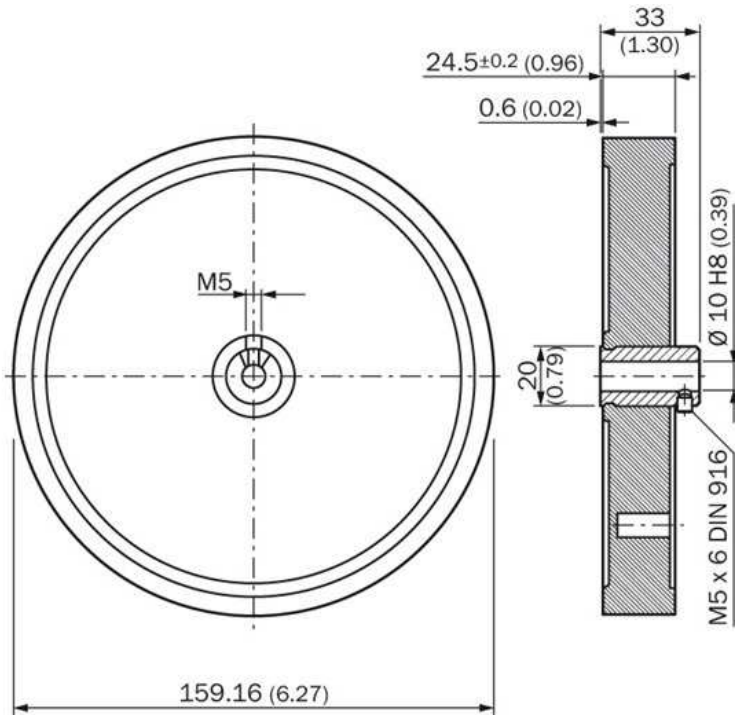

Dimensional drawing