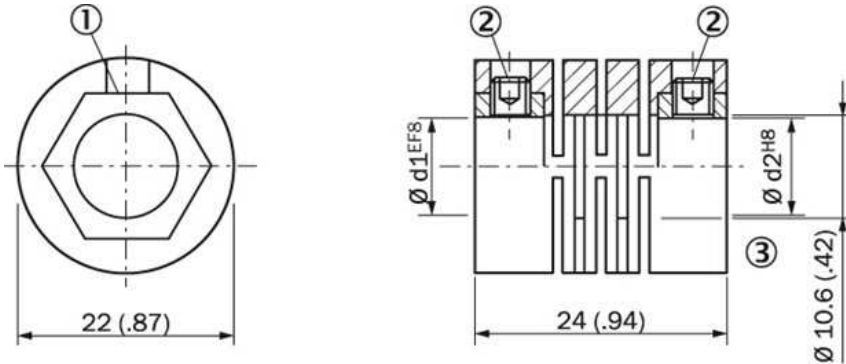

Model Name > [KUP-0808-S](#)
Part No. > [5314177](#)

Technical data

Accessory group:	Shaft adaptation
Accessory family:	Shaft couplings
Description:	Beam coupling, max. shaft displacement radially ± 0.3 mm, axially ± 0.2 mm, angular ± 3 degrees, torsional rigidity 38 Nm/rad
Specialty:	Max. shaft offset: radially ± 0.3 mm, axially ± 0.3 mm, angle ± 3 degrees; max. speed 10.000 rpm, -10 to +80 degrees Celsius, torsional spring stiffness of 38 Nm/rad

Dimensional drawing