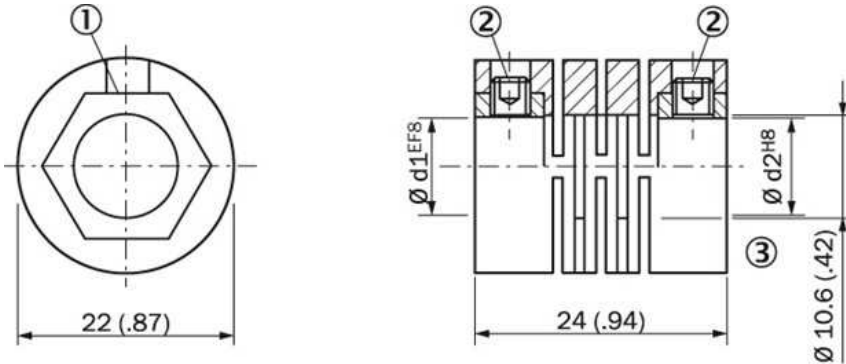

Model Name > [KUP-0810-S](#)
Part No. > [5314178](#)

Technical data

Accessory group:	Shaft adaptation
Accessory family:	Shaft couplings
Description:	Beam coupling, max. shaft displacement radially ± 0.3 mm, axially ± 0.2 mm, angular ± 3 degrees, torsional rigidity 38 Nm/rad
Specialty:	Max. shaft offset: radially ± 0.3 mm, axially ± 0.3 mm, angle ± 3 degrees; max. speed 10.000 rpm, -10 to +80 degrees Celsius, torsional spring stiffness of 38 Nm/rad

Dimensional drawing