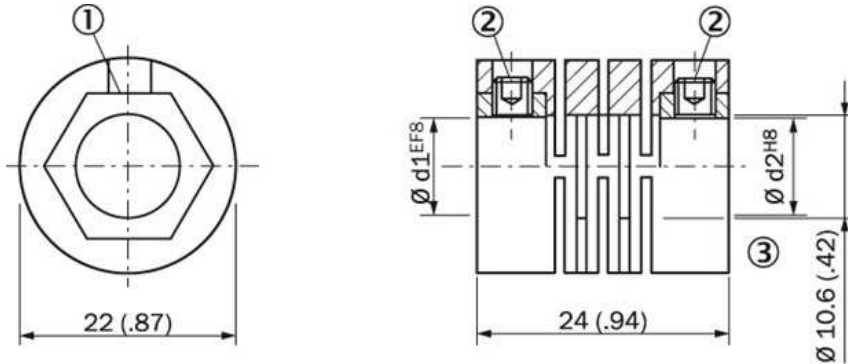

Model Name > [KUP-0608-S](#)
Part No. > [5314179](#)

Technical data

Accessory group:	Shaft adaptation
Accessory family:	Shaft couplings
Description:	Beam coupling, max. shaft displacement radially ± 0.3 mm, axially ± 0.2 mm, angular ± 3 degrees, torsional rigidity 38 Nm/rad
Specialty:	Max. shaft offset: radially ± 0.3 mm, axially ± 0.3 mm, angle ± 3 degrees; max. speed 10.000 rpm, -10 to +80 degrees Celsius, torsional spring stiffness of 38 Nm/rad

Dimensional drawing