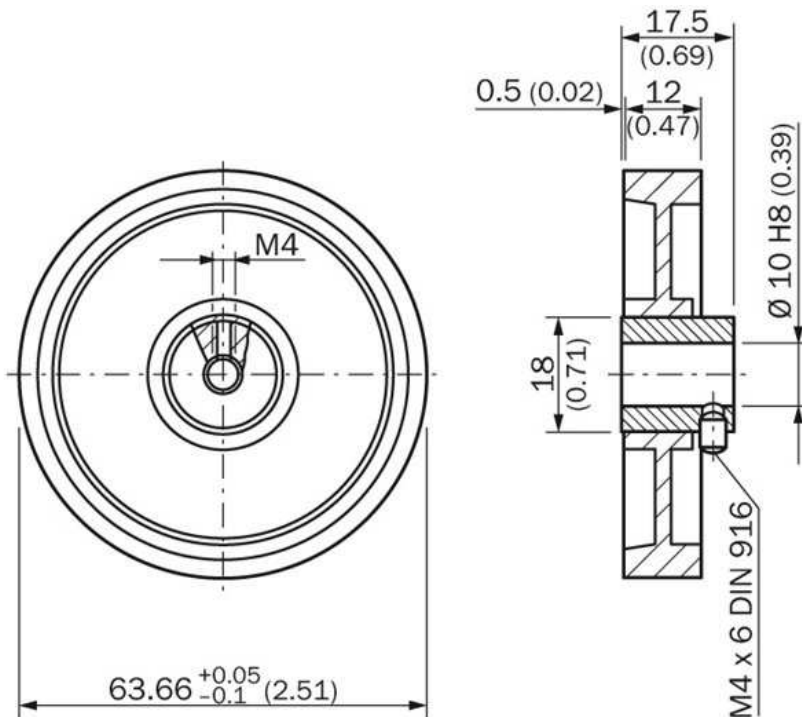

Dimensional drawing