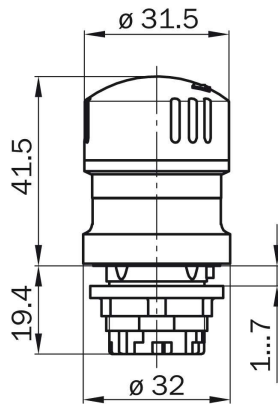

Dimensional drawing