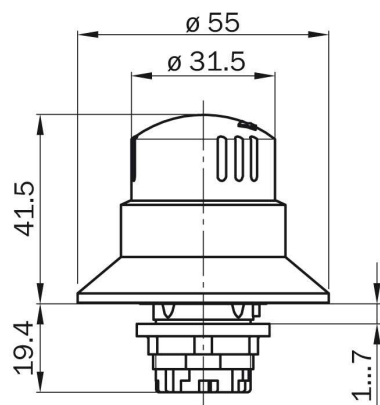

Dimensional drawing