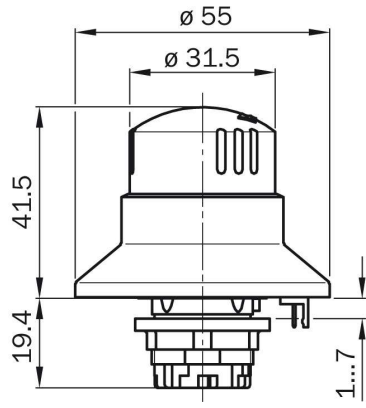

Dimensional drawing