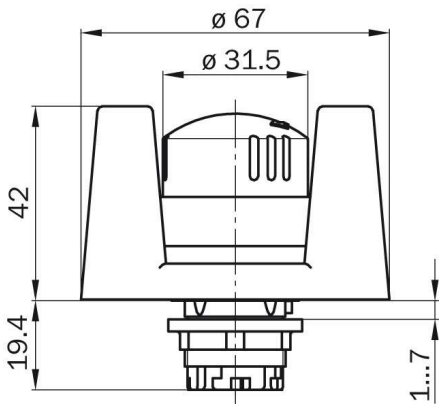

Dimensional drawing