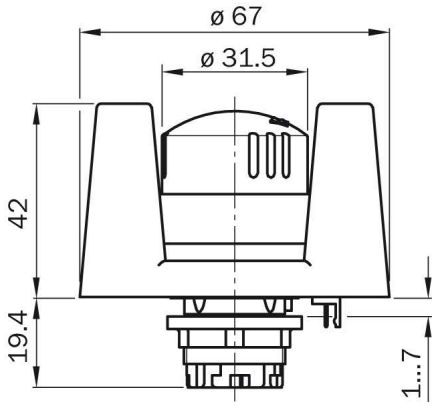

Dimensional drawing