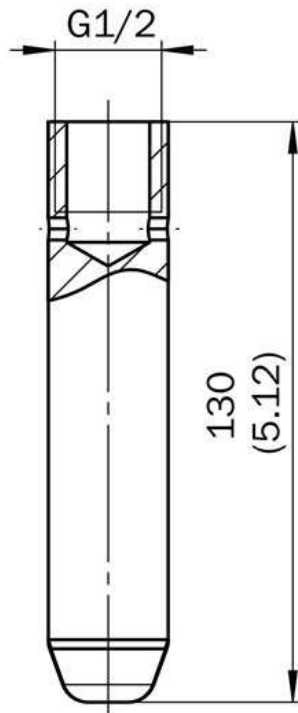

Model Name > [BEF-AW-LFHSST-0001](#)
Part No. > [5324308](#)

Technical data

Accessory group:	Other mounting accessories
Accessory family:	Additional weight
Material:	Stainless steel 1.4571
Description:	Additional weight for stabilizing the LFH level sensor in moving liquids. Interior process connection G 1/2, is fastened to the level sensor instead of the protective cap. Weight: 500 g. Material: Stainless steel 1.4571.

Dimensional drawing