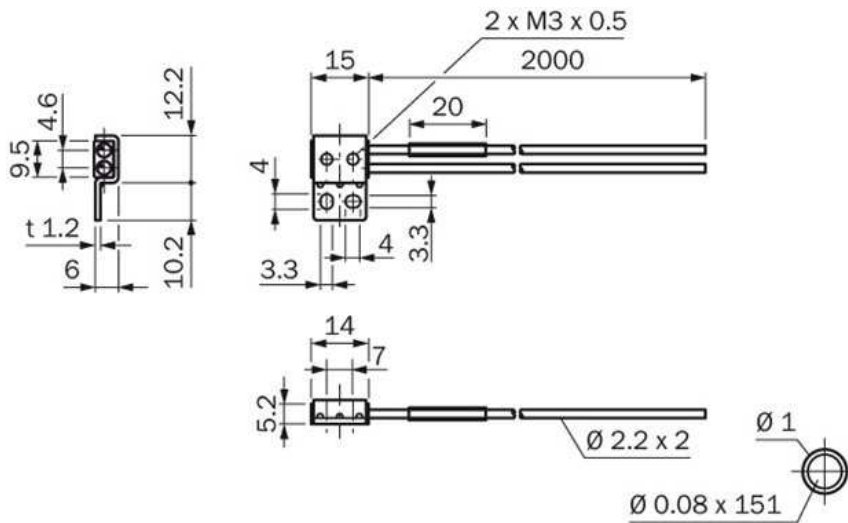

Robotics:	-
Retro-reflective:	-
Liquid level:	-
Category fiber-optic cables:	Flat type, Flexible fiber-optic cable, LCDs/transparent objects/semiconductors
Fiber length:	2,000 mm

1) Minimum detectable object was determined at optimal measuring distance and optimal setting 2) FC fiber optic cable cutter included in delivery

Sensing range with WLL180T

Operating mode 16 μs:	110 mm
Operating mode 70 μs:	345 mm
Operating mode 250 μs:	560 mm
Operating mode 2 ms:	1,100 mm
Operating mode 8 ms:	1,190 mm

Sensing range with WLL170-2

Redlight 250 μs:	300 mm
Greenlight 250 μs:	80 mm
Highspeed 50 μs:	120 mm

Dimensional drawing

All dimensions in mm