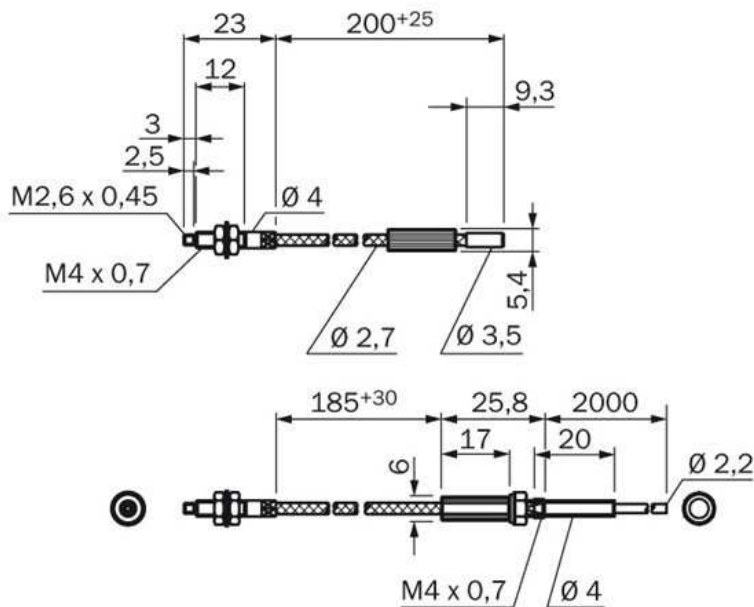

Robotics:	-
Retro-reflective:	-
Liquid level:	-
Category fiber-optic cables:	Heat-resistant
Fiber length:	2,000 mm

1) Minimum detectable object was determined at optimal measuring distance and optimal setting 2) FC fiber optic cable cutter included in delivery

Sensing range with WLL180T

Operating mode 16 μs:	100 mm
Operating mode 70 μs:	330 mm
Operating mode 250 μs:	570 mm
Operating mode 2 ms:	1,100 mm
Operating mode 8 ms:	1,200 mm

Sensing range with WLL170-2

Redlight 250 μs:	250 mm
Greenlight 250 μs:	170 mm
Highspeed 50 μs:	100 mm

Dimensional drawing

Alle Maße in mm