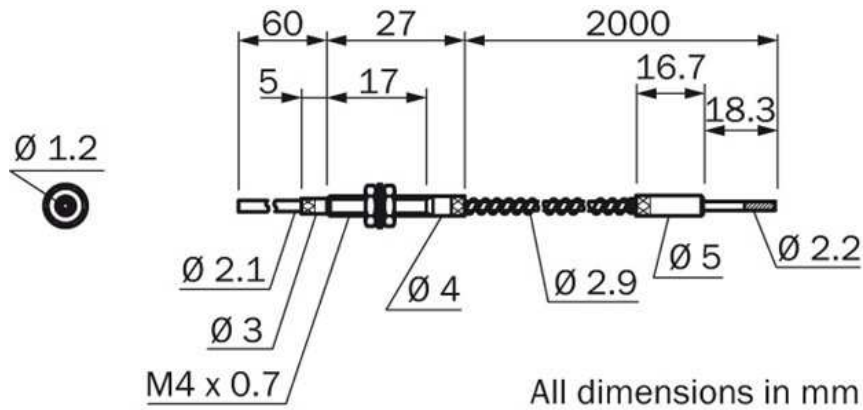

Vacuum:	-
Robotics:	-
Retro-reflective:	-
Liquid level:	-
Category fiber-optic cables:	Heat-resistant
Fiber length:	2,000 mm

1) Minimum detectable object was determined at optimal measuring distance and optimal setting

Sensing range with WLL180T

Operating mode 16 μs:	140 mm
Operating mode 70 μs:	460 mm
Operating mode 250 μs:	700 mm
Operating mode 2 ms:	1,400 mm
Operating mode 8 ms:	1,500 mm

Sensing range with WLL170-2

Redlight 250 μs:	350 mm
Greenlight 250 μs:	240 mm
Highspeed 50 μs:	140 mm

Dimensional drawing