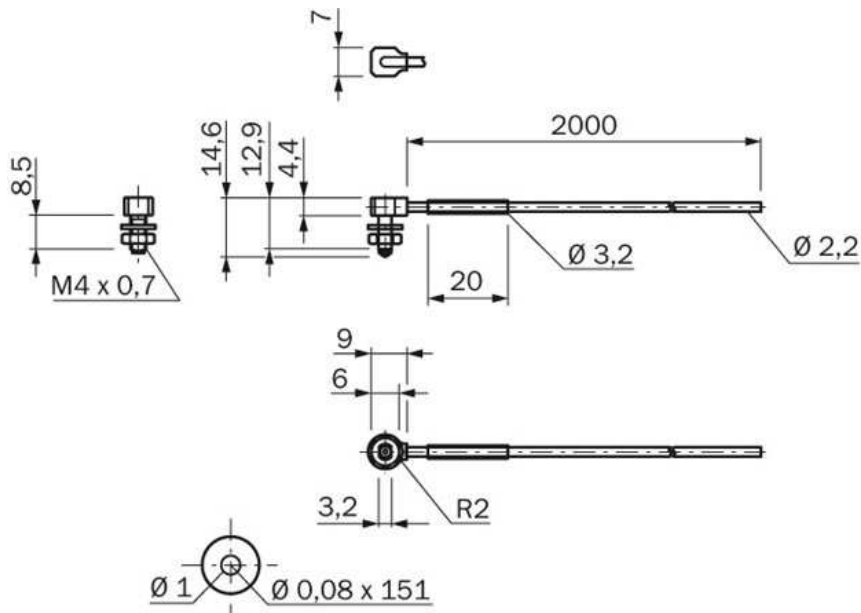

Robotics:	-
Retro-reflective:	-
Liquid level:	-
Category fiber-optic cables:	90° deflection, Flexible fiber-optic cable
Fiber length:	2,000 mm

1) Minimum detectable object was determined at optimal measuring distance and optimal setting 2) FC fiber optic cable cutter included in delivery

Sensing range with WLL180T

Operating mode 16 μs:	360 mm
Operating mode 70 μs:	1,200 mm
Operating mode 250 μs:	2,200 mm
Operating mode 2 ms:	4,000 mm
Operating mode 8 ms:	4,000 mm

Sensing range with WLL170-2

Redlight 250 μs:	900 mm
Greenlight 250 μs:	450 mm
Highspeed 50 μs:	500 mm

Dimensional drawing

Alle Maße in mm