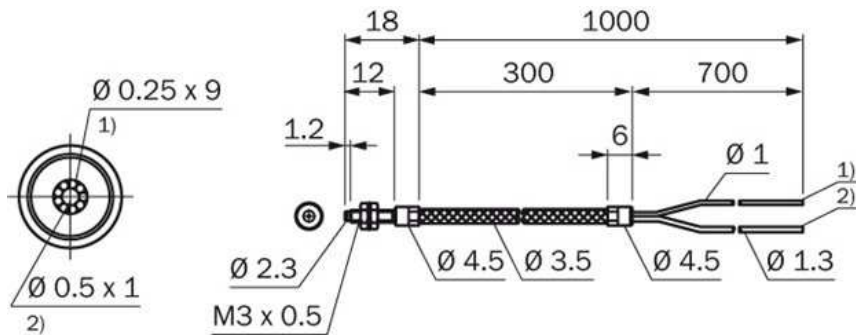

Robotics:	-
Retro-reflective:	-
Liquid level:	-
Category fiber-optic cables:	Threaded sleeve
Fiber length:	1,000 mm

1) Minimum detectable object was determined at optimal measuring distance and optimal setting

Sensing range with WLL180T

Operating mode 16 μs:	14 mm
Operating mode 70 μs:	49 mm
Operating mode 250 μs:	99 mm
Operating mode 2 ms:	190 mm
Operating mode 8 ms:	210 mm

Sensing range with WLL170-2

Redlight 250 μs:	60 mm
Greenlight 250 μs:	17 mm
Highspeed 50 μs:	27 mm

Dimensional drawing

1) Receiver
2) Sender

All dimensions in mm