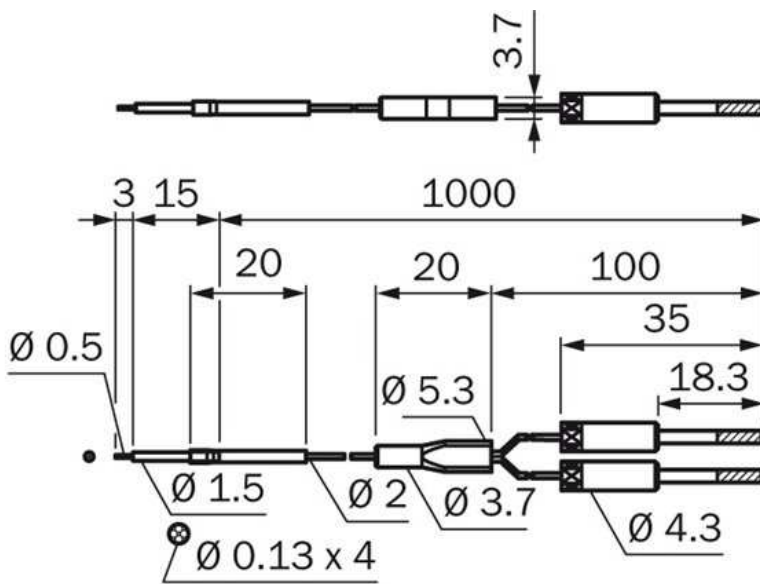

Retro-reflective: -
Liquid level: -
Category fiber-optic cables: Smooth sleeve
Fiber length: 1,000 mm

1) Minimum detectable object was determined at optimal measuring distance and optimal setting

Sensing range with WLL180T

Operating mode 70 μ s: 3 mm
Operating mode 250 μ s: 14 mm
Operating mode 2 ms: 29 mm
Operating mode 8 ms: 31 mm

Sensing range with WLL170-2

Redlight 250 μ s: 3.5 mm
Highspeed 50 μ s: 3.5 mm

Dimensional drawing

All dimensions in mm