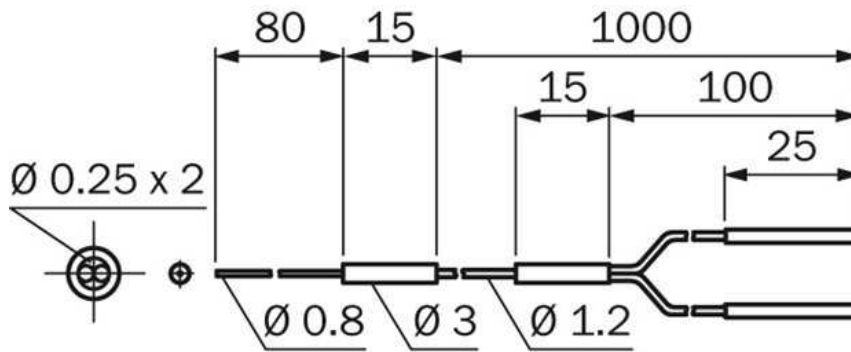

Robotics:	-
Retro-reflective:	-
Liquid level:	-
Category fiber-optic cables:	Long end sleeve
Fiber length:	1,000 mm

1) Minimum detectable object was determined at optimal measuring distance and optimal setting

Sensing range with WLL180T

Operating mode 16 μs:	5 mm
Operating mode 70 μs:	15 mm
Operating mode 250 μs:	35 mm
Operating mode 2 ms:	65 mm
Operating mode 8 ms:	120 mm

Sensing range with WLL170-2

Redlight 250 μs:	7 mm
Highspeed 50 μs:	3 mm

Dimensional drawing

All dimensions in mm