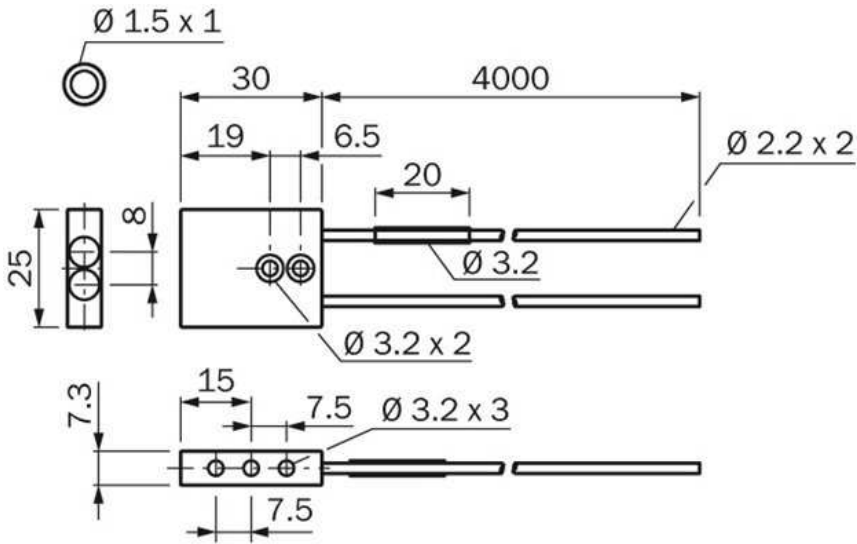

Robotics:	-
Retro-reflective:	-
Liquid level:	-
Category fiber-optic cables:	Flat type, LCDs/transparent objects/semiconductors
Fiber length:	4,000 mm

1) Minimum detectable object was determined at optimal measuring distance and optimal setting 2) FC fiber optic cable cutter included in delivery

Sensing range with WLL180T

Operating mode 16 μs:	60 mm
Operating mode 70 μs:	75 mm
Operating mode 250 μs:	85 mm
Operating mode 2 ms:	150 mm
Operating mode 8 ms:	280 mm

Sensing range with WLL170-2

Redlight 250 μs:	80 mm
Greenlight 250 μs:	60 mm
Highspeed 50 μs:	60 mm

Dimensional drawing

All dimensions in mm