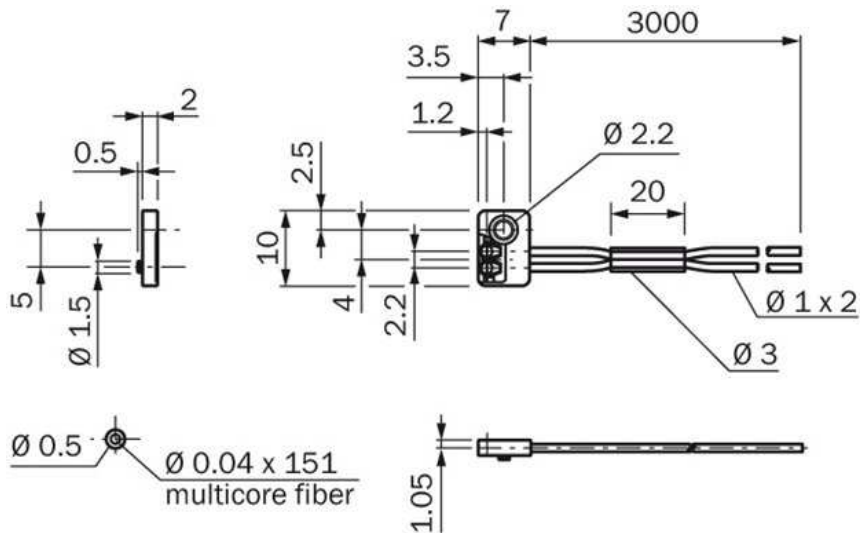

Robotics:	-
Retro-reflective:	-
Liquid level:	-
Category fiber-optic cables:	Flat type, Flexible fiber-optic cable
Fiber length:	3,000 mm

¹⁾ Minimum detectable object was determined at optimal measuring distance and optimal setting ²⁾ FC fiber optic cable cutter included in delivery

Sensing range with WLL180T

Operating mode 16 μs:	11 mm
Operating mode 70 μs:	38 mm
Operating mode 250 μs:	78 mm
Operating mode 2 ms:	150 mm
Operating mode 8 ms:	160 mm

Sensing range with WLL170-2

Redlight 250 μs:	35 mm
Highspeed 50 μs:	8 mm

Dimensional drawing