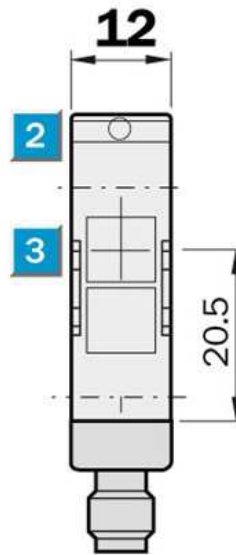

Photoelectric sensors
Through-beam photoelectric sensor, Product
group W170

WS/WE170-P132

Model Name > [WS/WE170-P132](#)
Part No. > [6010181](#)

Product features

Sensing range min ... max::	0 m ... 7 m, 0 m ... 8.5 m
Type of light:	Red light
Laser:	Red light
Sensing range max.:	0 m ... 7 m, 0 m ... 8.5 m
Light spot size:	Approx. 850 mm at 0.5 m distance

Technical data

Design::	Rectangular
Dimensions (W x H x D):	12 mm x 28.6 mm x 37 mm
Supply voltage min ... max.:	DC 10 ... 30 V ¹⁾
Output type:	PNP: open collector: Q
Switching mode:	Light-/dark-switching via L/D control cable
Response time::	≤ 1 ms
Enclosure rating::	IP 67
Ambient operation temperature, min ... max.:	-25 °C ... +55 °C
Housing material:	Stainless steel/ABS
Series:	W170
Polarisation filter:	-
AS Interface chip:	0

¹⁾ Limit values

Dimensional drawing

- [1] Mounting hole, \varnothing 3 mm with integrated M3 thread
- [2] LED signal strength indicator, red: light received \geq switching threshold
- [3] centre of optical axis, sender (WS) and receiver (WE)