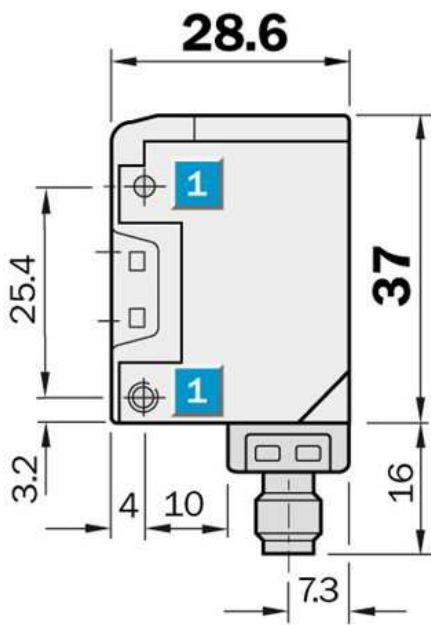

Photoelectric sensors
Through-beam photoelectric sensor, Product
group W170

WS/WE170-P132

Model Name > [WS/WE170-P132](#)
Part No. > [6010181](#)

Product features

Sensing range min ... max::	0 m ... 7 m, 0 m ... 8.5 m
Type of light:	Red light
Laser:	Red light
Sensing range max.:	0 m ... 7 m, 0 m ... 8.5 m
Light spot size:	Approx. 850 mm at 0.5 m distance

Technical data

Design::	Rectangular
Dimensions (W x H x D):	12 mm x 28.6 mm x 37 mm
Supply voltage min ... max.:	DC 10 ... 30 V ¹⁾
Output type:	PNP: open collector: Q
Switching mode:	Light-/dark-switching via L/D control cable
Response time::	≤ 1 ms
Enclosure rating::	IP 67
Ambient operation temperature, min ... max.:	-25 °C ... +55 °C
Housing material:	Stainless steel/ABS
Series:	W170
Polarisation filter:	-
AS Interface chip:	0

¹⁾ Limit values

Dimensional drawing

- [1] Mounting hole, \varnothing 3 mm with integrated M3 thread
- [2] LED signal strength indicator, red: light received \geq switching threshold
- [3] centre of optical axis, sender (WS) and receiver (WE)