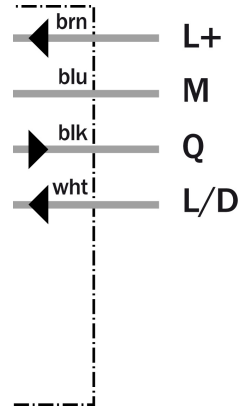

Connection diagram