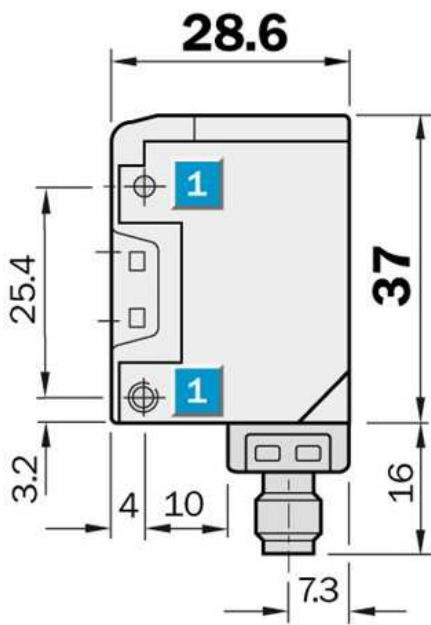

Photoelectric sensors
Through-beam photoelectric sensor, Product
group W170

WS/WE170-P430

Model Name > [WS/WE170-P430](#)
Part No. > [6010182](#)

Product features

Sensing range min ... max::	0 m ... 7 m, 0 m ... 8.5 m
Type of light:	Red light
Laser:	Red light
Sensing range max.:	0 m ... 7 m, 0 m ... 8.5 m
Light spot size:	Approx. 850 mm at 0.5 m distance

Technical data

Design::	Rectangular
Dimensions (W x H x D):	12 mm x 28.6 mm x 37 mm
Supply voltage min ... max.:	DC 10 ... 30 V ¹⁾
Output type:	PNP: open collector: Q
Switching mode:	Light-/dark-switching via L/D control cable
Response time::	≤ 1 ms
Enclosure rating::	IP 67
Ambient operation temperature, min ... max.:	-25 °C ... +55 °C
Housing material:	Stainless steel/ABS
Series:	W170
Polarisation filter:	-
AS Interface chip:	0

¹⁾ Limit values

Dimensional drawing

- [1] Mounting hole, \varnothing 3 mm with integrated M3 thread
- [2] LED signal strength indicator,
red: light received \geq switching threshold
- [3] centre of optical axis, sender (WS) and receiver (WE)