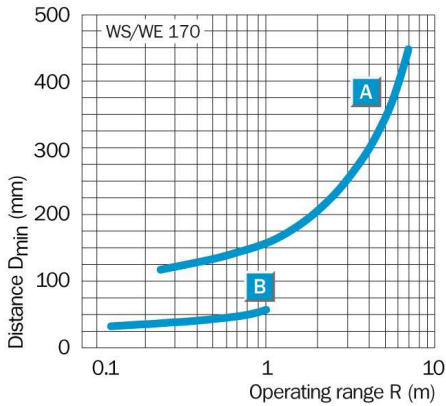

Characteristic curve