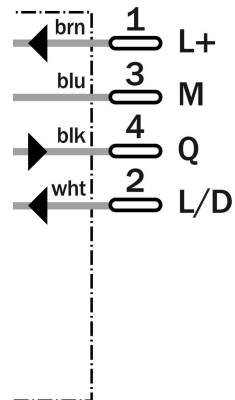

Connection diagram