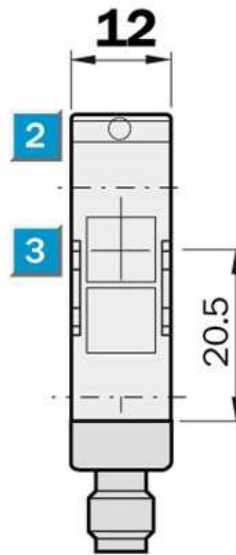

Photoelectric sensors
Through-beam photoelectric sensor, Product
group W170

WS/WE170-P430

Model Name > [WS/WE170-P430](#)
Part No. > [6010182](#)

Product features

Sensing range min ... max::	0 m ... 7 m, 0 m ... 8.5 m
Type of light:	Red light
Laser:	Red light
Sensing range max.:	0 m ... 7 m, 0 m ... 8.5 m
Light spot size:	Approx. 850 mm at 0.5 m distance

Technical data

Design::	Rectangular
Dimensions (W x H x D):	12 mm x 28.6 mm x 37 mm
Supply voltage min ... max.:	DC 10 ... 30 V ¹⁾
Output type:	PNP: open collector: Q
Switching mode:	Light-/dark-switching via L/D control cable
Response time::	≤ 1 ms
Enclosure rating::	IP 67
Ambient operation temperature, min ... max.:	-25 °C ... +55 °C
Housing material:	Stainless steel/ABS
Series:	W170
Polarisation filter:	-
AS Interface chip:	0

¹⁾ Limit values

Dimensional drawing

- [1] Mounting hole, \varnothing 3 mm with integrated M3 thread
- [2] LED signal strength indicator,
red: light received \geq switching threshold
- [3] centre of optical axis, sender (WS) and receiver (WE)