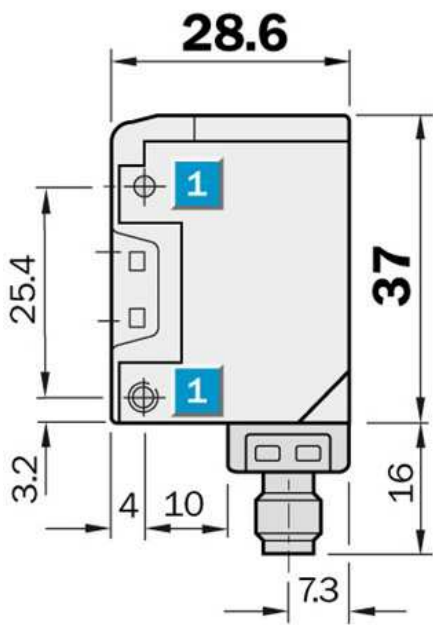

### Product features

Sensing range min ... max::	0 m ... 7 m, 0 m ... 8.5 m
Type of light:	Red light
Laser:	Red light
Sensing range max.:	0 m ... 7 m, 0 m ... 8.5 m
Light spot size:	Approx. 850 mm at 0.5 m distance

### Technical data

Design::	Rectangular
Dimensions (W x H x D):	12 mm x 28.6 mm x 37 mm
Supply voltage min ... max.:	DC 10 ... 30 V <sup>1)</sup>
Output type:	NPN: open collector: Q
Switching mode:	Light-/dark-switching via L/D control cable
Response time::	≤ 1 ms
Enclosure rating::	IP 67
Ambient operation temperature, min ... max.:	-25 °C ... +55 °C
Housing material:	Stainless steel/ABS
Series:	W170
Polarisation filter:	-
AS Interface chip:	0

<sup>1)</sup> Limit values

**Dimensional drawing**

- |1| Mounting hole,  $\varnothing$  3 mm with integrated M3 thread
- |2| LED signal strength indicator, red: light received  $\geq$  switching threshold
- |3| centre of optical axis, sender (WS) and receiver (WE)