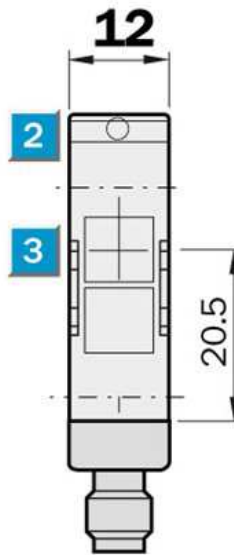

### Product features

Sensing range min ... max::	0 m ... 7 m, 0 m ... 8.5 m
Type of light:	Red light
Laser:	Red light
Sensing range max.:	0 m ... 7 m, 0 m ... 8.5 m
Light spot size:	Approx. 850 mm at 0.5 m distance

### Technical data

Design::	Rectangular
Dimensions (W x H x D):	12 mm x 28.6 mm x 37 mm
Supply voltage min ... max.:	DC 10 ... 30 V <sup>1)</sup>
Output type:	NPN: open collector: Q
Switching mode:	Light-/dark-switching via L/D control cable
Response time::	≤ 1 ms
Enclosure rating::	IP 67
Ambient operation temperature, min ... max.:	-25 °C ... +55 °C
Housing material:	Stainless steel/ABS
Series:	W170
Polarisation filter:	-
AS Interface chip:	0

<sup>1)</sup> Limit values

**Dimensional drawing**

- |1| Mounting hole,  $\varnothing$  3 mm with integrated M3 thread
- |2| LED signal strength indicator, red: light received  $\geq$  switching threshold
- |3| centre of optical axis, sender (WS) and receiver (WE)