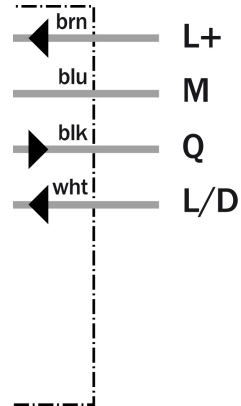

Connection diagram