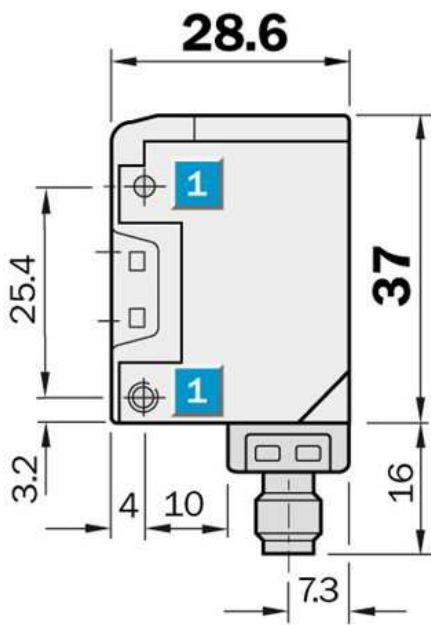

Photoelectric sensors
Through-beam photoelectric sensor, Product
group W170

WS/WE170-N430

Model Name > [WS/WE170-N430](#)
Part No. > [6010184](#)

Product features

Sensing range min ... max::	0 m ... 7 m, 0 m ... 8.5 m
Type of light:	Red light
Laser:	Red light
Sensing range max.:	0 m ... 7 m, 0 m ... 8.5 m
Light spot size:	Approx. 850 mm at 0.5 m distance

Technical data

Design::	Rectangular
Dimensions (W x H x D):	12 mm x 28.6 mm x 37 mm
Supply voltage min ... max.:	DC 10 ... 30 V ¹⁾
Output type:	NPN: open collector: Q
Switching mode:	Light-/dark-switching via L/D control cable
Response time::	≤ 1 s
Enclosure rating::	IP 67
Ambient operation temperature, min ... max.:	-25 °C ... +55 °C
Housing material:	Stainless steel/ABS
Series:	W170
Polarisation filter:	-
AS Interface chip:	0

¹⁾ Limit values

Dimensional drawing

- [1] Mounting hole, \varnothing 3 mm with integrated M3 thread
- [2] LED signal strength indicator, red: light received \geq switching threshold
- [3] centre of optical axis, sender (WS) and receiver (WE)