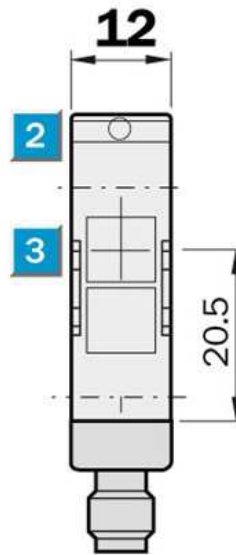

Photoelectric sensors
Through-beam photoelectric sensor, Product
group W170

WS/WE170-N430

Model Name > [WS/WE170-N430](#)
Part No. > [6010184](#)

Product features

Sensing range min ... max::	0 m ... 7 m, 0 m ... 8.5 m
Type of light:	Red light
Laser:	Red light
Sensing range max.:	0 m ... 7 m, 0 m ... 8.5 m
Light spot size:	Approx. 850 mm at 0.5 m distance

Technical data

Design::	Rectangular
Dimensions (W x H x D):	12 mm x 28.6 mm x 37 mm
Supply voltage min ... max.:	DC 10 ... 30 V ¹⁾
Output type:	NPN: open collector: Q
Switching mode:	Light-/dark-switching via L/D control cable
Response time::	≤ 1 s
Enclosure rating::	IP 67
Ambient operation temperature, min ... max.:	-25 °C ... +55 °C
Housing material:	Stainless steel/ABS
Series:	W170
Polarisation filter:	-
AS Interface chip:	0

¹⁾ Limit values

Dimensional drawing

- [1] Mounting hole, \varnothing 3 mm with integrated M3 thread
- [2] LED signal strength indicator, red: light received \geq switching threshold
- [3] centre of optical axis, sender (WS) and receiver (WE)