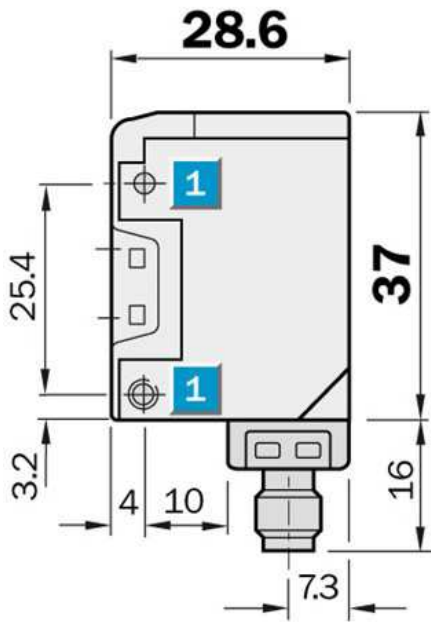

Photoelectric sensors
for transparent objects, Photoelectric retro-
reflective sensor, Product group W170

WL170-P122

Model Name > [WL170-P122](#)
Part No. > [6010185](#)

Product features

Sensing range min ... max::	0.1 m ... 0.65 m, 0.1 m ... 0.8 m
Type of light:	Visible red light
Laser:	Visible red light
Sensing range max.:	0.1 m ... 0.65 m, 0.1 m ... 0.8 m
Light spot size:	Approx. 30 mm at 0.5 m distance

Technical data

Design::	Rectangular
Dimensions (W x H x D):	12 mm x 28.6 mm x 37 mm
Supply voltage min ... max.:	DC 10 ... 30 V ¹⁾
Output type:	PNP: open collector: Q
Switching mode:	Light-/dark-switching via L/D control cable
Response time::	≤ 0.7 ms
Enclosure rating::	IP 67
Ambient operation temperature, min ... max.:	-25 °C ... +55 °C
Housing material:	Stainless steel/ABS
Series:	W170
Polarisation filter:	-
AS Interface chip:	0

¹⁾ Limit values

Dimensional drawing

- [1] Mounting hole, \varnothing 3 mm with integrated M3 thread
- [2] LED signal strength indicator, red: light received \geq switching threshold
- [3] Center of optical axis, receiver
- [4] Center of optical axis, sender