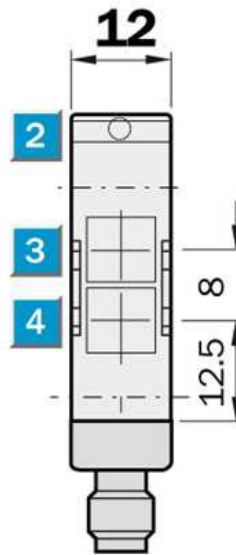

Photoelectric sensors
for transparent objects, Photoelectric retro-
reflective sensor, Product group W170

WL170-P122

Model Name > [WL170-P122](#)
Part No. > [6010185](#)

Product features

Sensing range min ... max::	0.1 m ... 0.65 m, 0.1 m ... 0.8 m
Type of light:	Visible red light
Laser:	Visible red light
Sensing range max.:	0.1 m ... 0.65 m, 0.1 m ... 0.8 m
Light spot size:	Approx. 30 mm at 0.5 m distance

Technical data

Design::	Rectangular
Dimensions (W x H x D):	12 mm x 28.6 mm x 37 mm
Supply voltage min ... max.:	DC 10 ... 30 V ¹⁾
Output type:	PNP: open collector: Q
Switching mode:	Light-/dark-switching via L/D control cable
Response time::	≤ 0.7 ms
Enclosure rating::	IP 67
Ambient operation temperature, min ... max.:	-25 °C ... +55 °C
Housing material:	Stainless steel/ABS
Series:	W170
Polarisation filter:	-
AS Interface chip:	0

¹⁾ Limit values

Dimensional drawing

- [1] Mounting hole, \varnothing 3 mm with integrated M3 thread
- [2] LED signal strength indicator, red: light received \geq switching threshold
- [3] Center of optical axis, receiver
- [4] Center of optical axis, sender