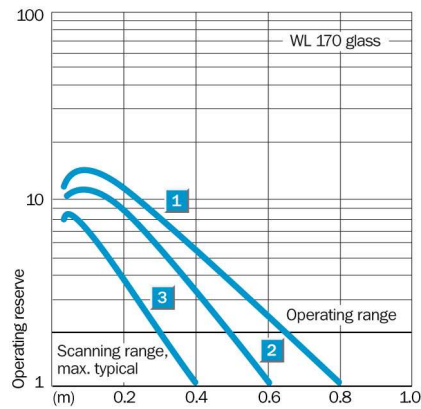

Technical data

Design::	Rectangular
Dimensions (W x H x D):	12 mm x 28.6 mm x 37 mm
Supply voltage min ... max.:	DC 10 ... 30 V ¹⁾
Output type:	PNP: open collector: Q
Switching mode:	Light-/dark-switching via L/D control cable
Response time::	≤ 0.7 ms
Enclosure rating::	IP 67
Ambient operation temperature, min ... max.:	-25 °C ... +55 °C
Housing material:	Stainless steel/ABS
Series:	W170
Polarisation filter:	-
AS Interface chip:	0

¹⁾ Limit values

Dimensional drawing

- [1] Mounting hole, \varnothing 3 mm with integrated M3 thread
- [2] LED signal strength indicator, red: light received \geq switching threshold
- [3] Center of optical axis, receiver
- [4] Center of optical axis, sender

Adjustment possible

Connection type

Connection diagram

Characteristic curve

Australia

Phone +61 3 9457 0600
1800 33 48 02 – tollfree
E-Mail sales@sick.com.au

Belgium/Luxembourg

Phone +32 (0)2 466 55 66
E-Mail info@sick.be