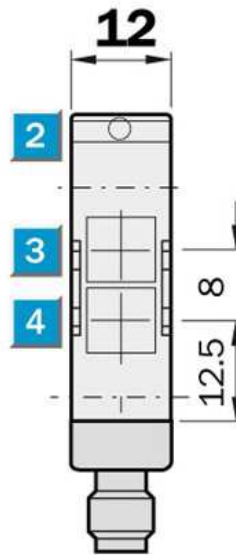

Photoelectric sensors
for transparent objects, Photoelectric retro-
reflective sensor, Product group W170

WL170-P420

Model Name > [WL170-P420](#)
Part No. > [6010186](#)

Product features

| | |
|-----------------------------|-----------------------------------|
| Sensing range min ... max:: | 0.1 m ... 0.65 m, 0.1 m ... 0.8 m |
| Type of light: | Visible red light |
| Laser: | Visible red light |
| Sensing range max.: | 0.1 m ... 0.65 m, 0.1 m ... 0.8 m |
| Light spot size: | Approx. 30 mm at 0.5 m distance |

Technical data

| | |
|--|---|
| Design:: | Rectangular |
| Dimensions (W x H x D): | 12 mm x 28.6 mm x 37 mm |
| Supply voltage min ... max.: | DC 10 ... 30 V ¹⁾ |
| Output type: | PNP: open collector: Q |
| Switching mode: | Light-/dark-switching via L/D control cable |
| Response time:: | ≤ 0.7 ms |
| Enclosure rating:: | IP 67 |
| Ambient operation temperature, min ... max.: | -25 °C ... +55 °C |
| Housing material: | Stainless steel/ABS |
| Series: | W170 |
| Polarisation filter: | - |
| AS Interface chip: | 0 |

¹⁾ Limit values

Dimensional drawing

- [1] Mounting hole, \varnothing 3 mm with integrated M3 thread
- [2] LED signal strength indicator, red: light received \geq switching threshold
- [3] Center of optical axis, receiver
- [4] Center of optical axis, sender