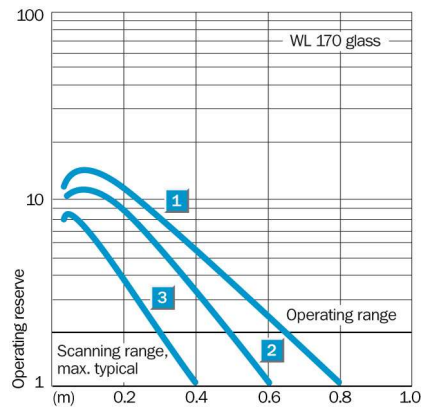

Technical data

| | |
|--|---|
| Design:: | Rectangular |
| Dimensions (W x H x D): | 12 mm x 28.6 mm x 37 mm |
| Supply voltage min ... max.: | DC 10 ... 30 V ¹⁾ |
| Output type: | PNP: open collector: Q |
| Switching mode: | Light-/dark-switching via L/D control cable |
| Response time:: | ≤ 0.7 ms |
| Enclosure rating:: | IP 67 |
| Ambient operation temperature, min ... max.: | -25 °C ... +55 °C |
| Housing material: | Stainless steel/ABS |
| Series: | W170 |
| Polarisation filter: | - |
| AS Interface chip: | 0 |

¹⁾ Limit values

Dimensional drawing

- [1] Mounting hole, \varnothing 3 mm with integrated M3 thread
- [2] LED signal strength indicator, red: light received \geq switching threshold
- [3] Center of optical axis, receiver
- [4] Center of optical axis, sender

Adjustment possible

Connection type

Connection diagram

Characteristic curve

Australia

Phone +61 3 9457 0600
1800 33 48 02 – tollfree
E-Mail sales@sick.com.au

Belgium/Luxembourg

Phone +32 (0)2 466 55 66
E-Mail info@sick.be