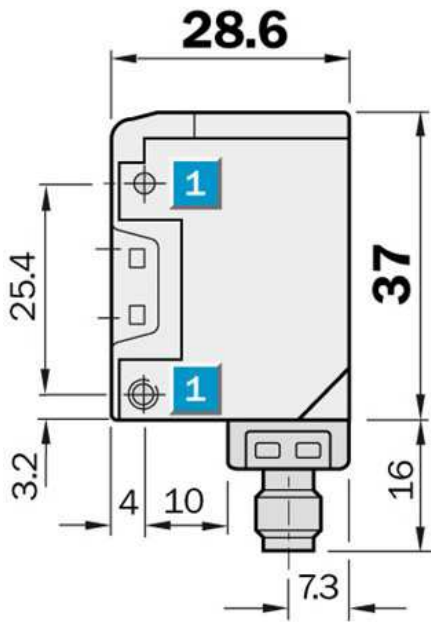

Photoelectric sensors
for transparent objects, Photoelectric retro-
reflective sensor, Product group W170

WL170-P420

Model Name > [WL170-P420](#)
Part No. > [6010186](#)

Product features

| | |
|-----------------------------|-----------------------------------|
| Sensing range min ... max:: | 0.1 m ... 0.65 m, 0.1 m ... 0.8 m |
| Type of light: | Visible red light |
| Laser: | Visible red light |
| Sensing range max.: | 0.1 m ... 0.65 m, 0.1 m ... 0.8 m |
| Light spot size: | Approx. 30 mm at 0.5 m distance |

Technical data

| | |
|--|---|
| Design:: | Rectangular |
| Dimensions (W x H x D): | 12 mm x 28.6 mm x 37 mm |
| Supply voltage min ... max.: | DC 10 ... 30 V ¹⁾ |
| Output type: | PNP: open collector: Q |
| Switching mode: | Light-/dark-switching via L/D control cable |
| Response time:: | ≤ 0.7 ms |
| Enclosure rating:: | IP 67 |
| Ambient operation temperature, min ... max.: | -25 °C ... +55 °C |
| Housing material: | Stainless steel/ABS |
| Series: | W170 |
| Polarisation filter: | - |
| AS Interface chip: | 0 |

¹⁾ Limit values

Dimensional drawing

- [1] Mounting hole, \varnothing 3 mm with integrated M3 thread
- [2] LED signal strength indicator, red: light received \geq switching threshold
- [3] Center of optical axis, receiver
- [4] Center of optical axis, sender