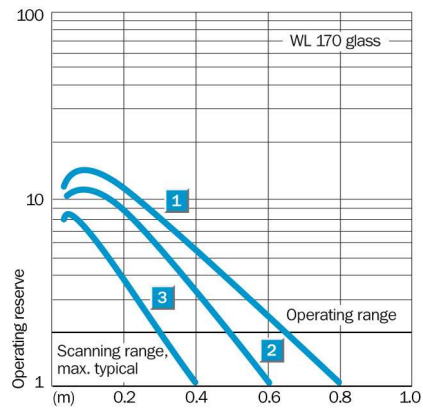

Technical data

Design::	Rectangular
Dimensions (W x H x D):	12 mm x 28.6 mm x 37 mm
Supply voltage min ... max.:	DC 10 ... 30 V ¹⁾
Output type:	NPN: open collector: Q
Switching mode:	Light-/dark-switching via L/D control cable
Response time::	≤ 0.7 ms
Enclosure rating::	IP 67
Ambient operation temperature, min ... max.:	-25 °C ... +55 °C
Housing material:	Stainless steel/ABS
Series:	W170
Polarisation filter:	-
AS Interface chip:	0

¹⁾ Limit values

Dimensional drawing

- [1] Mounting hole, \varnothing 3 mm with integrated M3 thread
- [2] LED signal strength indicator, red: light received \geq switching threshold
- [3] Center of optical axis, receiver
- [4] Center of optical axis, sender

Adjustment possible

Connection type

Connection diagram

Characteristic curve

Australia

Phone +61 3 9457 0600
1800 33 48 02 – tollfree
E-Mail sales@sick.com.au

Belgium/Luxembourg

Phone +32 (0)2 466 55 66
E-Mail info@sick.be