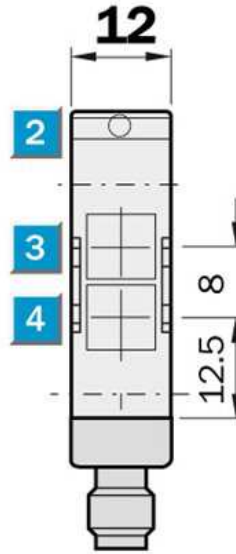

Photoelectric sensors
for transparent objects, Photoelectric retro-
reflective sensor, Product group W170

WL170-N122

Model Name > [WL170-N122](#)
Part No. > [6010187](#)

Product features

Sensing range min ... max::	0.1 m ... 0.65 m, 0.1 m ... 0.8 m
Type of light:	Visible red light
Laser:	Visible red light
Sensing range max.:	0.1 m ... 0.65 m, 0.1 m ... 0.8 m
Light spot size:	Approx. 30 mm at 0.5 m distance

Technical data

Design::	Rectangular
Dimensions (W x H x D):	12 mm x 28.6 mm x 37 mm
Supply voltage min ... max.:	DC 10 ... 30 V ¹⁾
Output type:	NPN: open collector: Q
Switching mode:	Light-/dark-switching via L/D control cable
Response time::	≤ 0.7 ms
Enclosure rating::	IP 67
Ambient operation temperature, min ... max.:	-25 °C ... +55 °C
Housing material:	Stainless steel/ABS
Series:	W170
Polarisation filter:	-
AS Interface chip:	0

¹⁾ Limit values

Dimensional drawing

- [1] Mounting hole, \varnothing 3 mm with integrated M3 thread
- [2] LED signal strength indicator, red: light received \geq switching threshold
- [3] Center of optical axis, receiver
- [4] Center of optical axis, sender