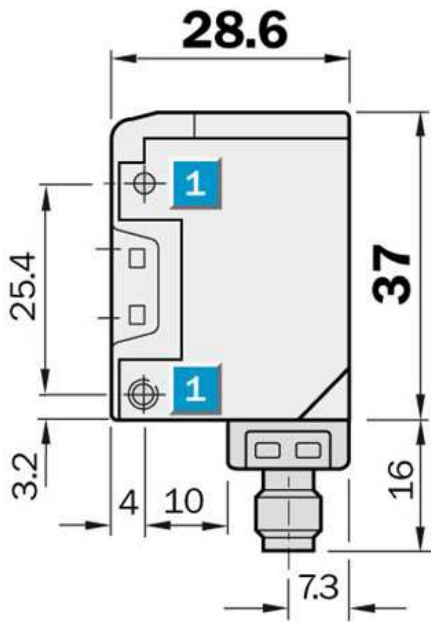

Photoelectric sensors
for transparent objects, Photoelectric retro-
reflective sensor, Product group W170

WL170-N122

Model Name > [WL170-N122](#)
Part No. > [6010187](#)

Product features

Sensing range min ... max::	0.1 m ... 0.65 m, 0.1 m ... 0.8 m
Type of light:	Visible red light
Laser:	Visible red light
Sensing range max.:	0.1 m ... 0.65 m, 0.1 m ... 0.8 m
Light spot size:	Approx. 30 mm at 0.5 m distance

Technical data

Design::	Rectangular
Dimensions (W x H x D):	12 mm x 28.6 mm x 37 mm
Supply voltage min ... max.:	DC 10 ... 30 V ¹⁾
Output type:	NPN: open collector: Q
Switching mode:	Light-/dark-switching via L/D control cable
Response time::	≤ 0.7 ms
Enclosure rating::	IP 67
Ambient operation temperature, min ... max.:	-25 °C ... +55 °C
Housing material:	Stainless steel/ABS
Series:	W170
Polarisation filter:	-
AS Interface chip:	0

¹⁾ Limit values

Dimensional drawing

- [1] Mounting hole, \varnothing 3 mm with integrated M3 thread
- [2] LED signal strength indicator, red: light received \geq switching threshold
- [3] Center of optical axis, receiver
- [4] Center of optical axis, sender